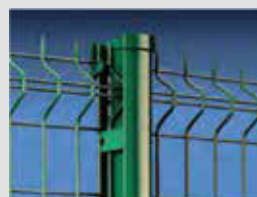

Extra-Long Lifetime