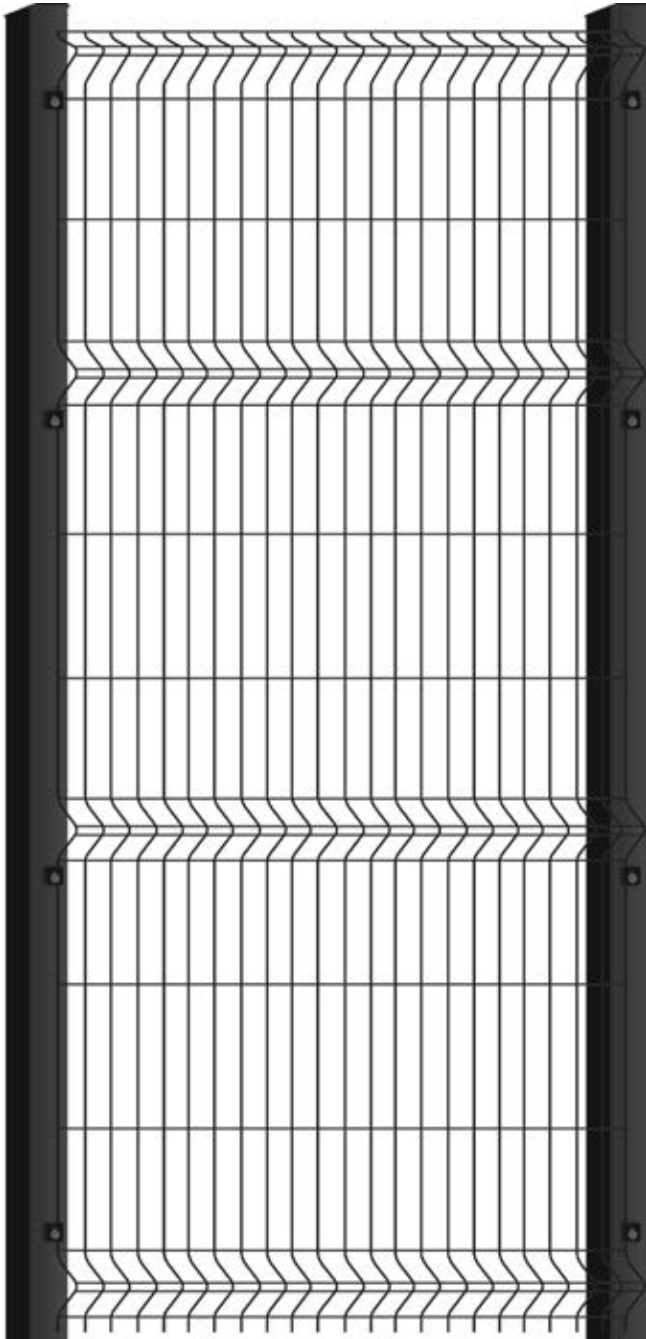

Maxi-Fence Medium Mesh Plus

Secure Post System

The panels are fixed laterally onto the posts and are secured with anti-vandal metal security fixators. The H-shape welded tubular posts (70 x 44mm), are galvanised, PVC coated and supplied complete with a polyamide cap and accessories.

Square Post System

The panels are fixed on the front side of the posts by means of fixtators and security bolts. The welded square tubular posts (76 x 76 x 1,60mm) have inserts for fixing the panels with the fixtators and are covered with a plastic cap.

Panels

The panels have a width of 2500mm and are available in a range of heights, from 1030 to 2030mm. The panels have vertical barbs of 30mm at one side, the barbs can be placed at the top or at the bottom. The horizontal reinforcements give the panels extra rigidity. The mesh apertures are 100 x 50mm. Core wire diameter: 3,65mm. After PVC coating: 4,05mm

Gates

The Medium Mesh Plus system is finished and safely equipped with high tech gates Nyloforor Robusta: single and double gates, swing and sliding gates.

Coating Techniques

Panels made out of galvanised wires. A pre-treatment process guarantees that the PVC coating fuses to the product surface and ensures maximum bonding. The posts are galvanised inside and outside (min. coating 275g/m²) in accordance with SANS 10224-2. Afterwards an adhesion coating is applied and finally the posts are PVC coated *min. 60 micron).